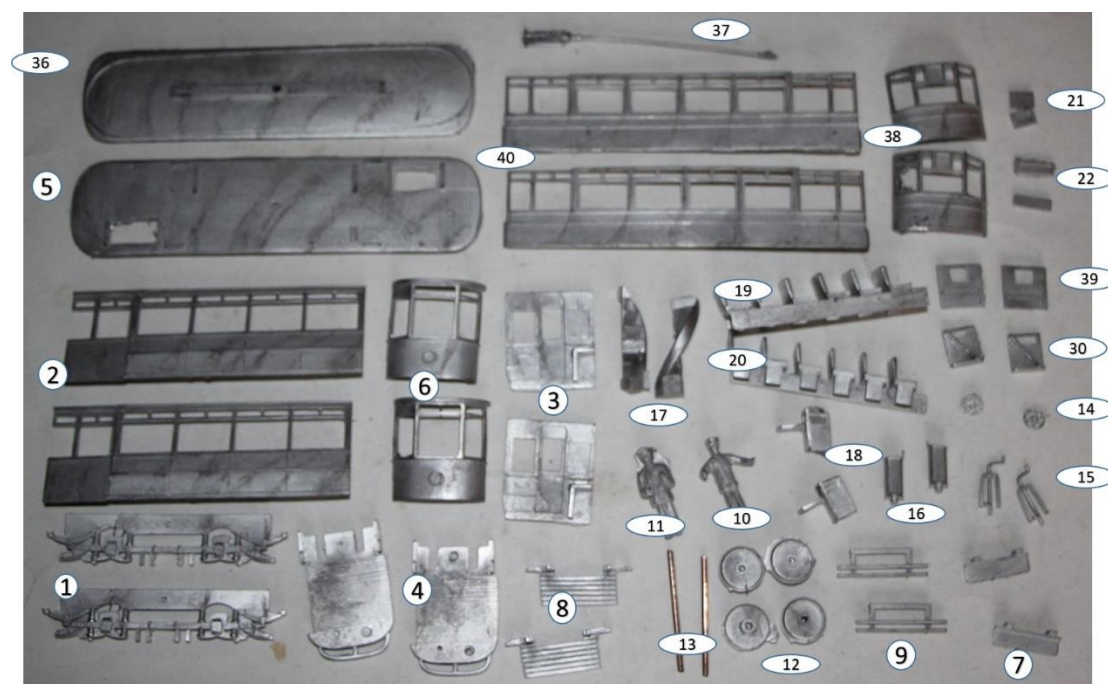

## KW Trams

### **R497 Enclosed Top Car**

#### Parts

#### Parts List

1. Truck sides	x2
2. Saloon sides	x2
3. Bulkheads	x2
4. Platforms	x2
5. Upper floor	x1
6. Driver vestibules	x2
7. Steps	x2
8. Lifetrays	x2
9. Front lifeguards	x2
10. Driver	x1
11. Conductor	x1
12. Wheels	x4
13. Axles	x2
14. Handbrake wheels	x2
15. Brake standards	x2
16. Controllers	x2
17. Stairs	x2
18. Stair panel / seat	x2
19. Double seats	x1
20. Single seats	x1
21. Route number box	x2
22. Destination box	x2
30. Stair partition	x2
36. Roof	x1
37. Trolley pole	x1
38. Upper ends	x2
39. Destination boxes	x2
40. Upper sides	x2