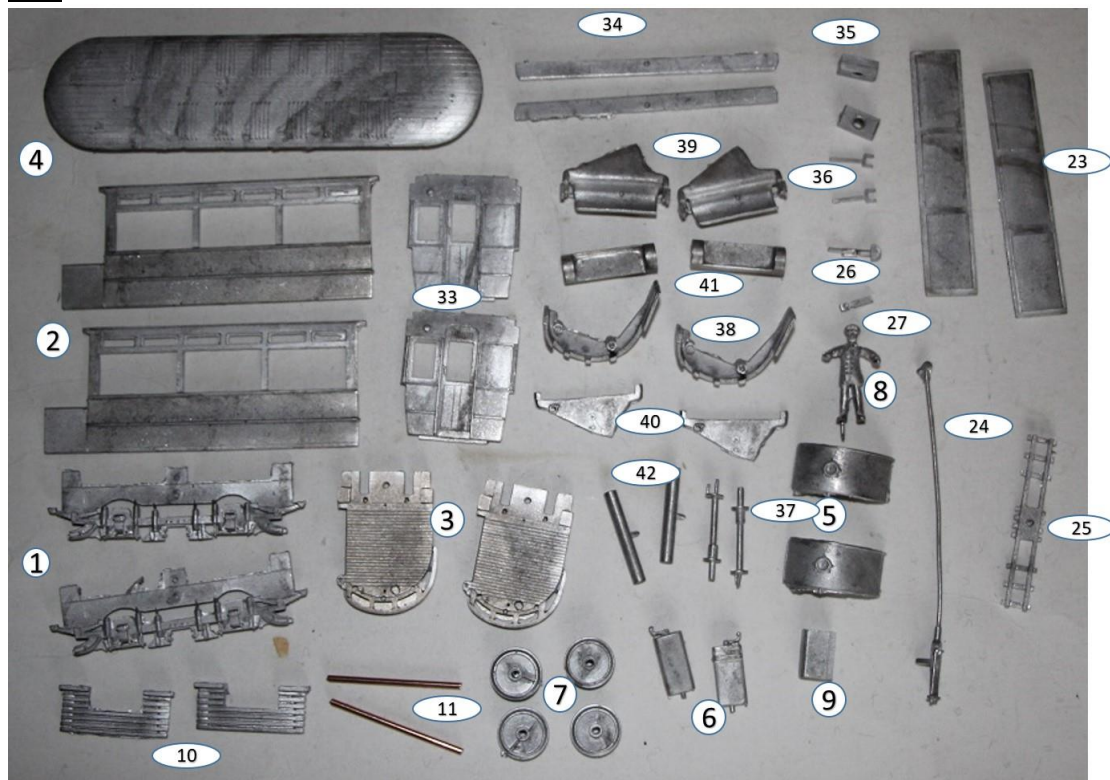

KW Trams

R422 LCC Snowbroom

Parts

Parts List

1. Truck sides	x2
2. Saloon sides	x2
3. Platforms	x2
4. Roof	x1
5. Dash	x2
6. Controllers	x2
7. Wheels	x4
8. Driver	x1
9. Resistance box	x2
11. Axle rods	x2
23. Window infills	x2
24. Trolley pole	x1
25. Trolley plank	x1
26. Changeover switch	x1
27. Rear oil lamp	x1
33. Bulkheads	x2
34. Spacer baulks	x2
35. Spacer blocks	x2
36. Levers	x2
37. Broom lifting standards	x2
38. Lower fenders	x2
39. Broom lower holder	x2
40. Broom upper holder	x2
41. Broom	x2
42. Broom spindles	x2