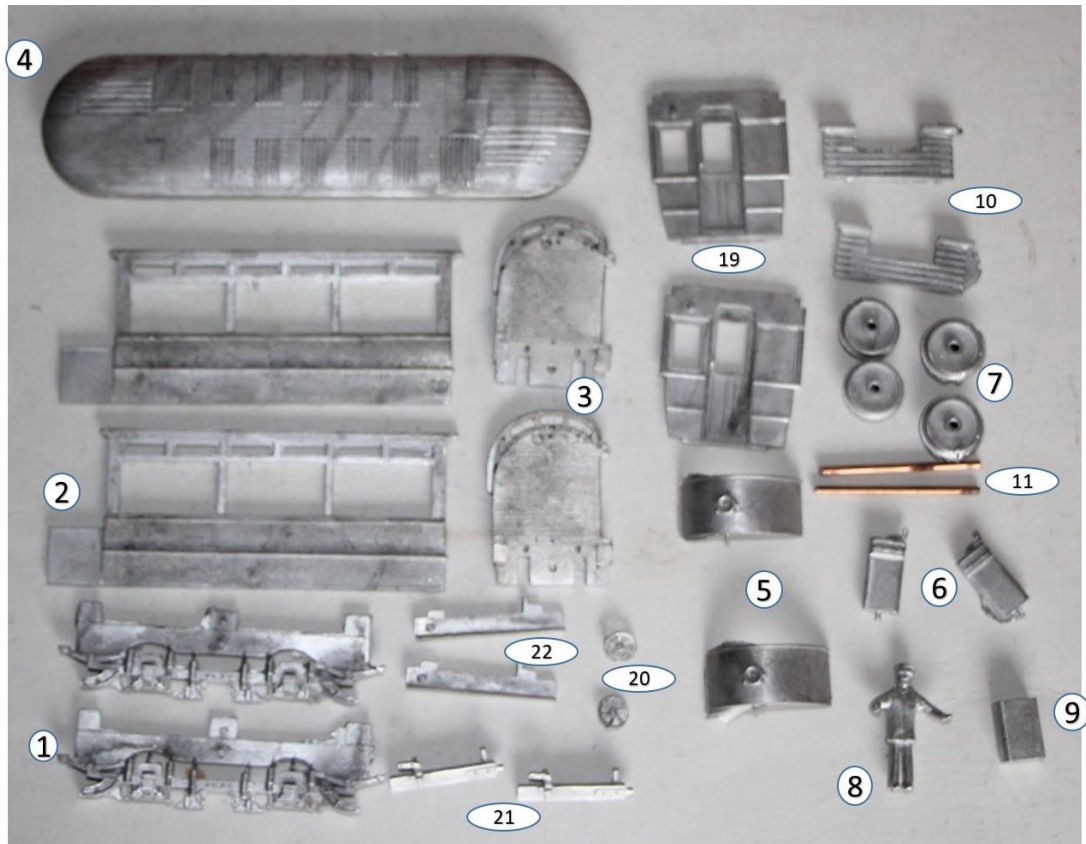

KW Trams

R420 LCC Snowplough

Parts

Parts List

1. Truck sides	x2
2. Saloon sides	x2
3. Platforms	x2
4. Roof	x1
5. Dash	x2
6. Controllers	x2
7. Wheels	x4
8. Driver	x1
9. Resistance box	x1
10. Lifetray	x2
11. Axle rods	x2
19. Bulkheads	x2
20. Handbrake wheels	x2
21. Plough sides	x2
22. Plough blades	x2