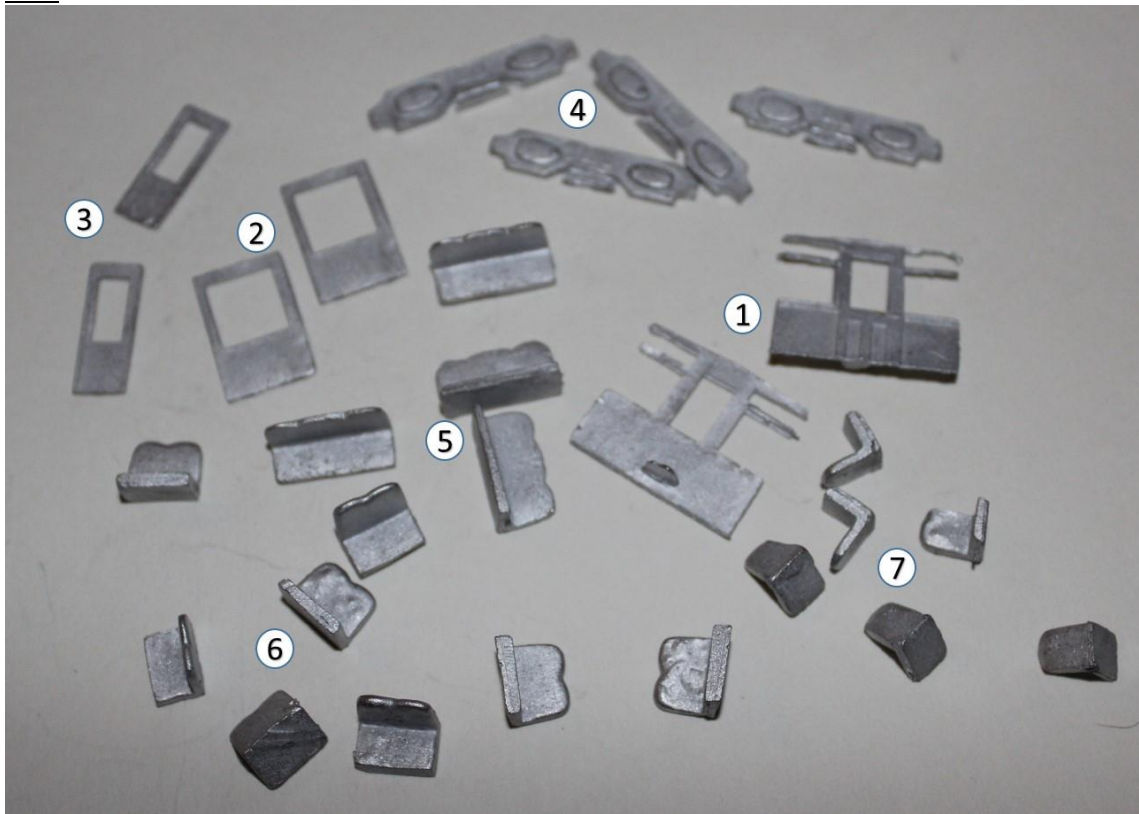

## KW Trams

### KW 900 Leeds 600 add on parts.

#### Parts

- |                             |    |
|-----------------------------|----|
| 1. Bulkhead                 | x2 |
| 2. Doorway partition wide   | x2 |
| 3. Doorway partition narrow | x2 |
| 4. Bogie sides              | x4 |
| 5. Triple half height seats | x4 |
| 6. Double half height seats | x8 |
| 7. Single half height seats | x6 |